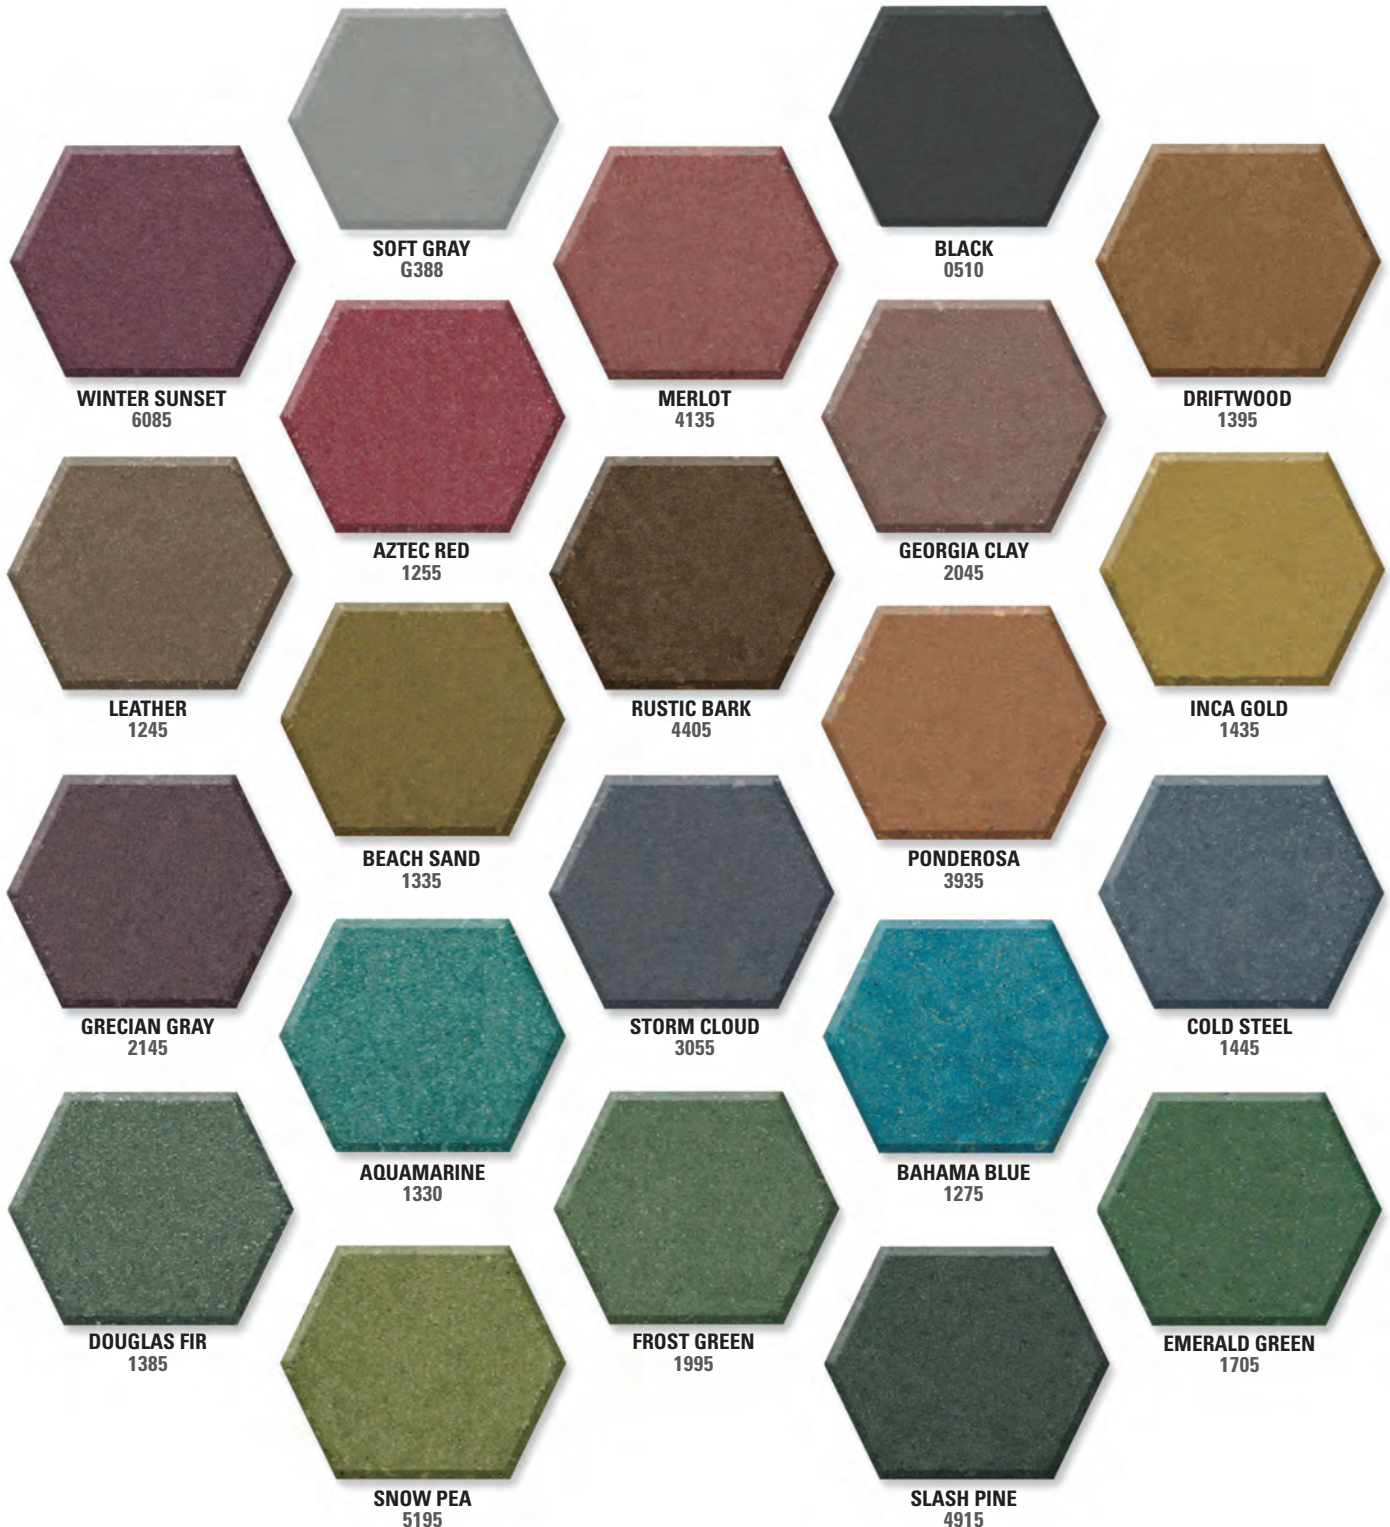

SCOFIELD® **Formula One**™

LIQUID DYE CONCENTRATE

Jewel-like Color for Ground and Polished Concrete Floors

www.scofield.com

For professional use only.

The color effects produced may differ significantly from that shown on the color chart. A representative test section should be prepared for each individual concrete surface prior to general application. Note that application of coatings may darken the appearance of dyed concrete.

Read Scofield Tech-Data Bulletin A-434 SCOFIELD Formula One Liquid Dye Concentrate for more information. Contact your Scofield Sales representative for consultation.